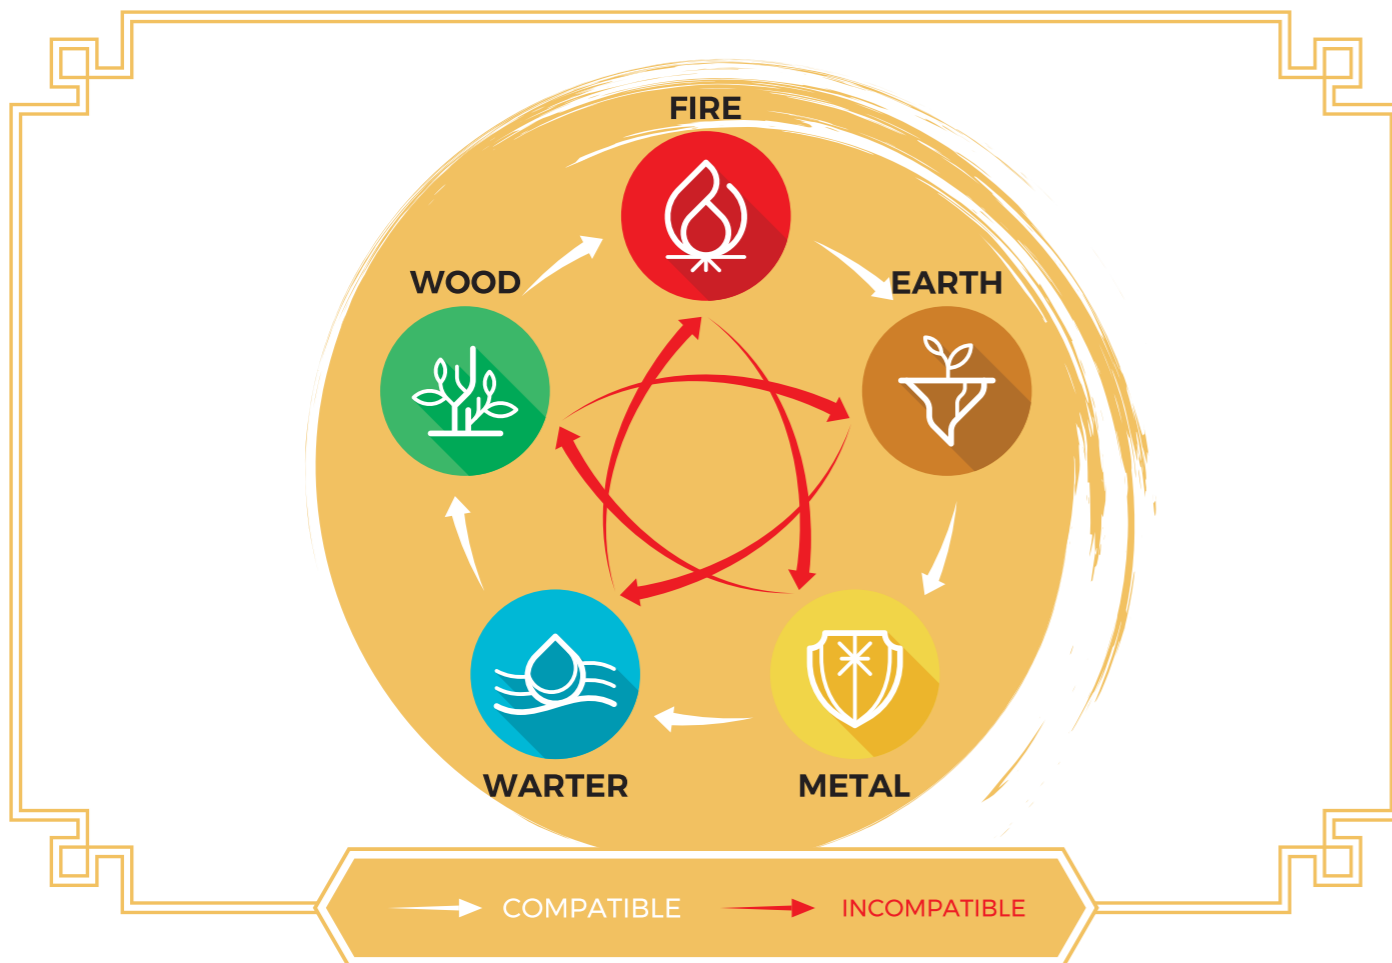

FENG SHUI COLOR CONSULTANCY

Colors in the interior space express the preferences, personality and emotional factors of the user. Color has the most direct and rapid impact on the visual and perception of the users of the living space. In addition, many Asians, including Vietnam, often choose colors for the house based on the laws of the five elements that are related to each other according to the concept of feng shui. In feng shui, colors form energy fields that affect the home environment and individuals, helping to harmonize yin and yang energies, helping to promote favorable things.

Benefit, limit the negative things from the environment to our life. According to the Five Elements principle, the environment consists of 5 elements and the colors corresponding to each element are as follows.

FIRE

(Fire)
Available in
Red, Pink,
Purple,
Orange

EARTH

(Earth)
is Brown,
Earth Yellow,
Earth Orange

METAL

(Metallic)
available in
White, Gold,
Metallic shades

WATER

(Water)
is Blue, Black

WOOD

(Trees)
are Green

BẢNG LỤC THẬP HOA GIÁP THEO VĂN HÓA PHƯƠNG ĐÔNG

Năm sinh (AL)	Mệnh	Màu hợp 1	Màu hợp 2	Màu hợp 3
1924, 1925, 1984, 1985	Hải Trung Kim	Vàng đất	Đen, Xanh đậm	Trắng, Bạch kim
1926, 1927, 1986, 1987	Lư Trung Hỏa	Tím, Xanh	Vàng đất	Đỏ, Hồng
1928, 1929, 1988, 1989	Đại Lâm Mộc	Đen, Xanh đậm	Đỏ, Hồng	Tím, Xanh
1930, 1931, 1990, 1991	Lộ Bàn Thổ	Đỏ, Hồng	Trắng, Bạch kim	Vàng đất
1932, 1933, 1992, 1993	Kiểm Phong Kim	Vàng đất	Đen, Xanh đậm	Trắng, Bạch kim
1934, 1935, 1994, 1995	Sơn Đầu Hỏa	Tím, Xanh	Vàng đất	Đỏ, Hồng
1936, 1937, 1996, 1997	Giang Hà Thủy	Trắng, Bạch kim	Tím, Xanh	Đen, Xanh đậm
1938, 1939, 1998, 1999	Thành Đầu Thổ	Đỏ, Hồng	Trắng, Bạch kim	Vàng đất
1940, 1941, 2000, 2001	Bạch Lạp Kim	Vàng đất	Đen, Xanh đậm	Trắng, Bạch kim
1942, 1943, 2002, 2003	Dương Liễu Mộc	Đen, Xanh đậm	Đỏ, Hồng	Tím, Xanh
1944, 1945, 2004, 2005	Tuyền Trung Thủy	Trắng, Bạch kim	Tím, Xanh	Đen, Xanh đậm
1946, 1947, 2006, 2007	Ốc Thượng Thổ	Đỏ, Hồng	Trắng, Bạch kim	Vàng đất
1948, 1949, 2008, 2009	Tuyết Lịch Hỏa	Tím, Xanh	Vàng đất	Đỏ, Hồng
1950, 1951, 2010, 2011	Tông Bá Lộc	Đen, Xanh đậm	Đỏ, Hồng	Tím, Xanh
1952, 1953, 2012, 2013	Trường Lưu Thủy	Trắng, Bạch kim	Tím, Xanh	Đen, Xanh đậm
1954, 1955, 2014, 2015	Sa Trung Kim	Vàng đất	Đen, Xanh đậm	Trắng, Bạch kim
1956, 1957, 2016, 2017	Sơn Hạ Hỏa	Tím, Xanh	Vàng đất	Đỏ, Hồng
1958, 1959, 2018, 2019	Bình Địa Mộc	Đen, Xanh đậm	Đỏ, Hồng	Tím, Xanh
1960, 1961, 2020, 2021	Bích Thượng Thổ	Đỏ, Hồng	Trắng, Bạch kim	Vàng đất
1962, 1963, 2022, 2023	Kim Bạch Kim	Vàng đất	Đen, Xanh đậm	Trắng, Bạch kim
1964, 1965, 2024, 2025	Phúc Đăng Hỏa	Tím, Xanh	Vàng đất	Đỏ, Hồng
1966, 1967, 2026, 2027	Thiên Hà Thủy	Trắng, Bạch kim	Tím, Xanh	Đen, Xanh đậm
1968, 1969, 2028, 2029	Đại Trạch Thổ	Đỏ, Hồng	Trắng, Bạch kim	Vàng đất
1970, 1971, 2030, 2031	Xoa Xuyên Kim	Vàng đất	Đen, Xanh đậm	Trắng, Bạch kim
1972, 1973, 2032, 2033	Tang Đố Mộc	Đen, Xanh đậm	Đỏ, Hồng	Tím, Xanh
1974, 1975, 2034, 2035	Đại Khê Thủy	Trắng, Bạch kim	Tím, Xanh	Đen, Xanh đậm
1976, 1977, 2036, 2037	Sa Trung Thổ	Đỏ, Hồng	Trắng, Bạch kim	Vàng đất
1978, 1979, 2038, 2039	Thiên Thượng Hỏa	Tím, Xanh	Vàng đất	Đỏ, Hồng
1980, 1981, 2040, 2041	Thạch Lưu Mộc	Đen, Xanh đậm	Đỏ, Hồng	Tím, Xanh
1982, 1983, 2042, 2043	Đại Hải Thủy	Trắng, Bạch kim	Tím, Xanh	Đen, Xanh đậm